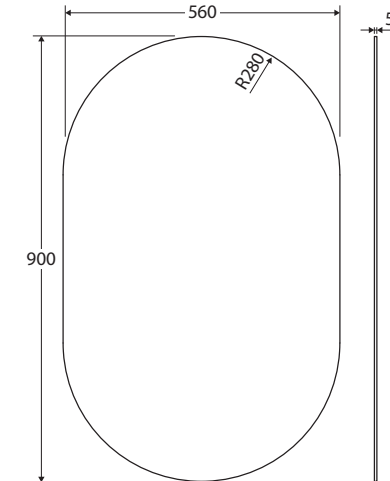

Pill Mirror

560 x 900 MM

Features

- Polished pencil edge
- 5 mm thick glass
- Copper-free to prevent corrosion
- Glue-on installation

Available in

Pencil Edge
PEM560P

Cleaning & Care

For best results, clean mirrors with a combination of 30% methylated spirits to 70% water and a soft, non-abrasive cloth designed for use on glass surfaces.

While we aim to ensure specifications are correct at the time of publication, Fienza reserves the right to make modifications without prior notice. Physical colour may vary from image shown. All measurements are shown in millimetres. Always use physical product measurements for mark-ups and roughing-in as the technical drawing may differ from actual product received.